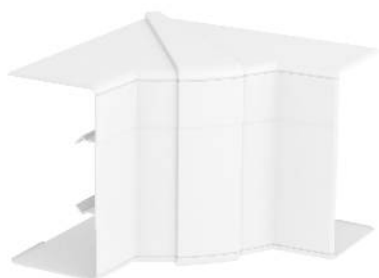

## Internal corner cover

Internal corner for changing the direction of Rapid 45 device installation trunking.

| Type          | Colour     | Pack. pcs | Weight kg/100 pcs. | Item No.  |
|---------------|------------|-----------|--------------------|-----------|
| GK-IH53100RW  | Pure white | 1         | 12,000             | 6113 07 0 |
| GK-IH53100LGR | Light grey | 1         | 12,000             | 6113 07 2 |

### Dimensions